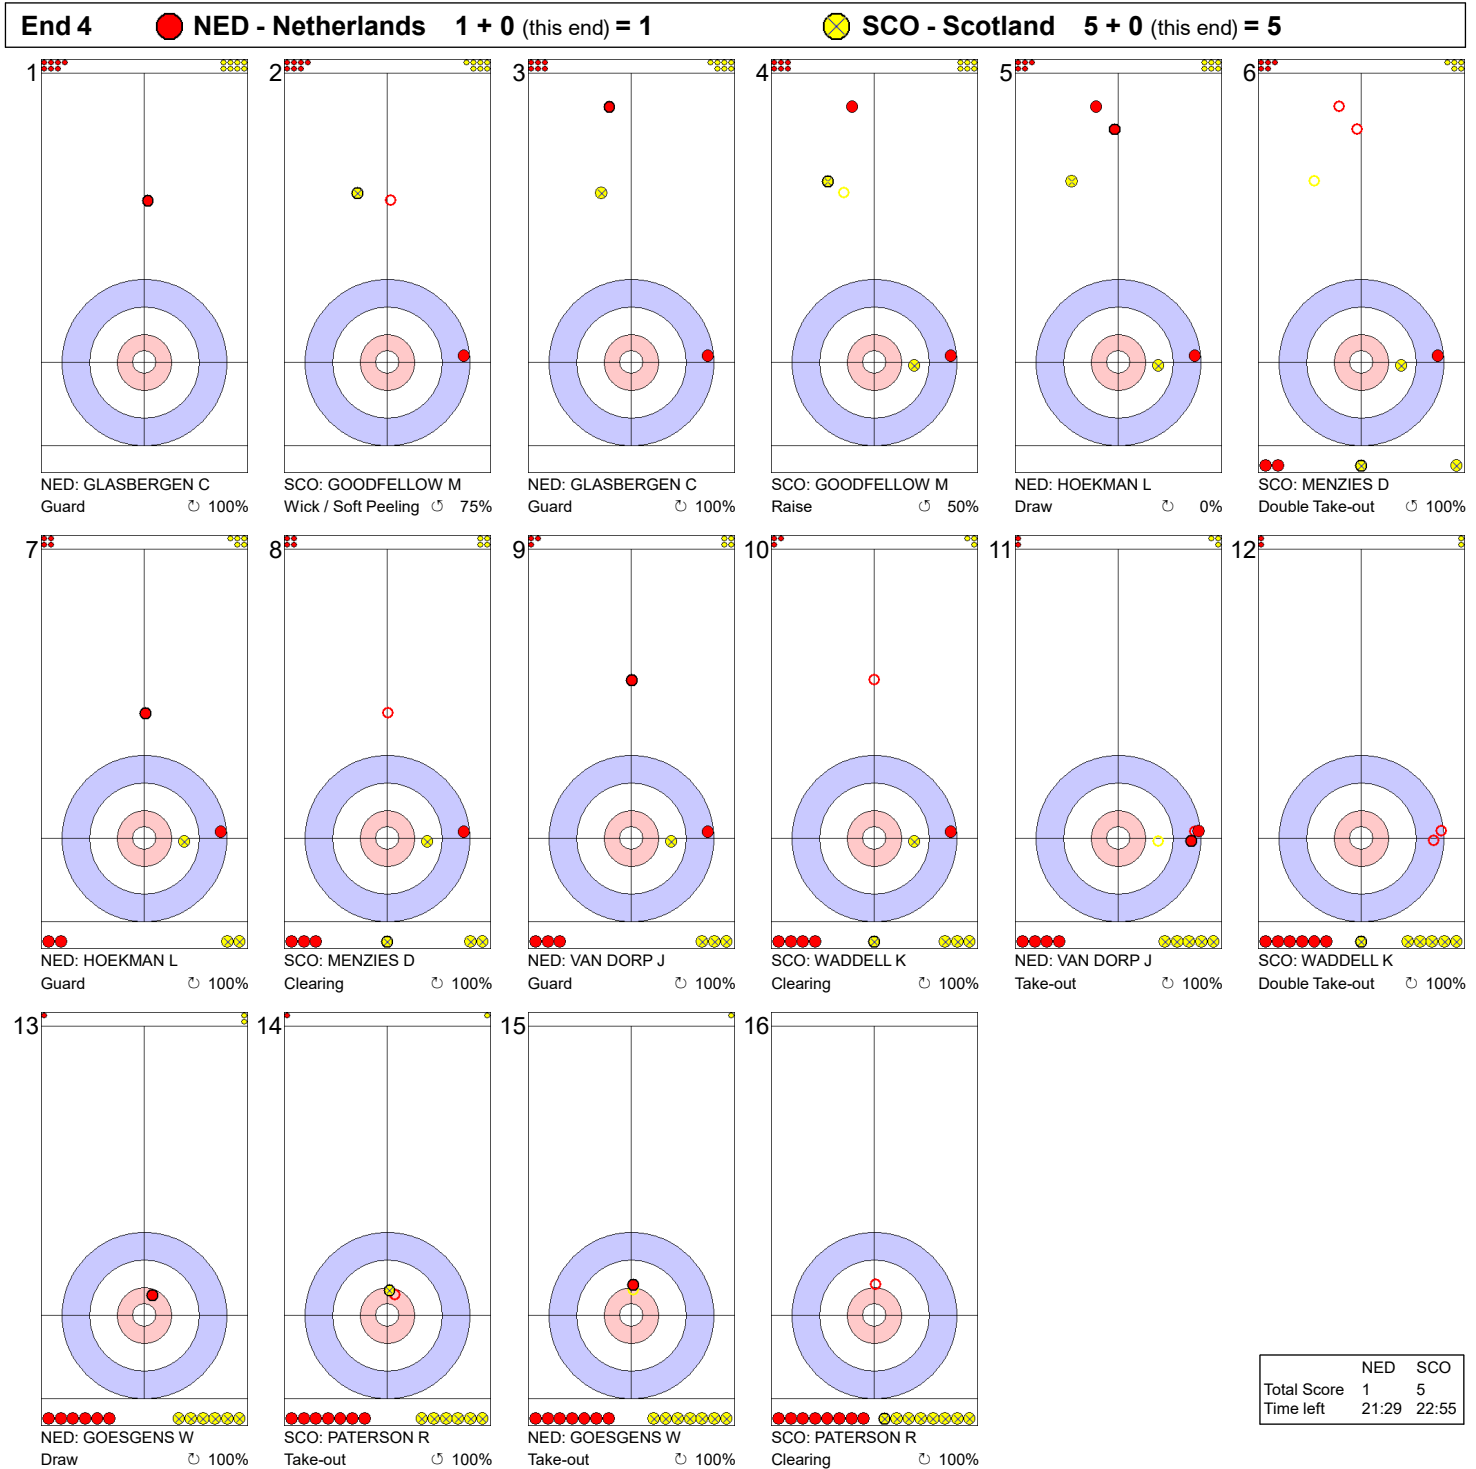

Game - Shot by Shot

Legend:
 ↻ Clockwise ↺ Counter-clockwise - Not considered

Game - Shot by Shot

Legend:
 Clockwise Counter-clockwise - Not considered

Game - Shot by Shot

Legend:
 ↻ Clockwise ↺ Counter-clockwise - Not considered

Game - Shot by Shot

Legend:
 ↻ Clockwise ↺ Counter-clockwise - Not considered

Game - Shot by Shot

End 5 **NED - Netherlands** 1 + 0 (this end) = 1 **SCO - Scotland** 5 + 2 (this end) = 7

	NED	SCO
Total Score	1	7
Time left	18:38	18:05

Legend:
 Clockwise Counter-clockwise - Not considered

Game - Shot by Shot

	NED	SCO
Total Score	1	7
Time left	15:26	15:56

Legend:
 Clockwise
 Counter-clockwise
 - Not considered

Game - Shot by Shot

Legend:
 ⤴ Clockwise ⤵ Counter-clockwise - Not considered

Game - Shot by Shot

Legend:
 Clockwise
 Counter-clockwise
 - Not considered