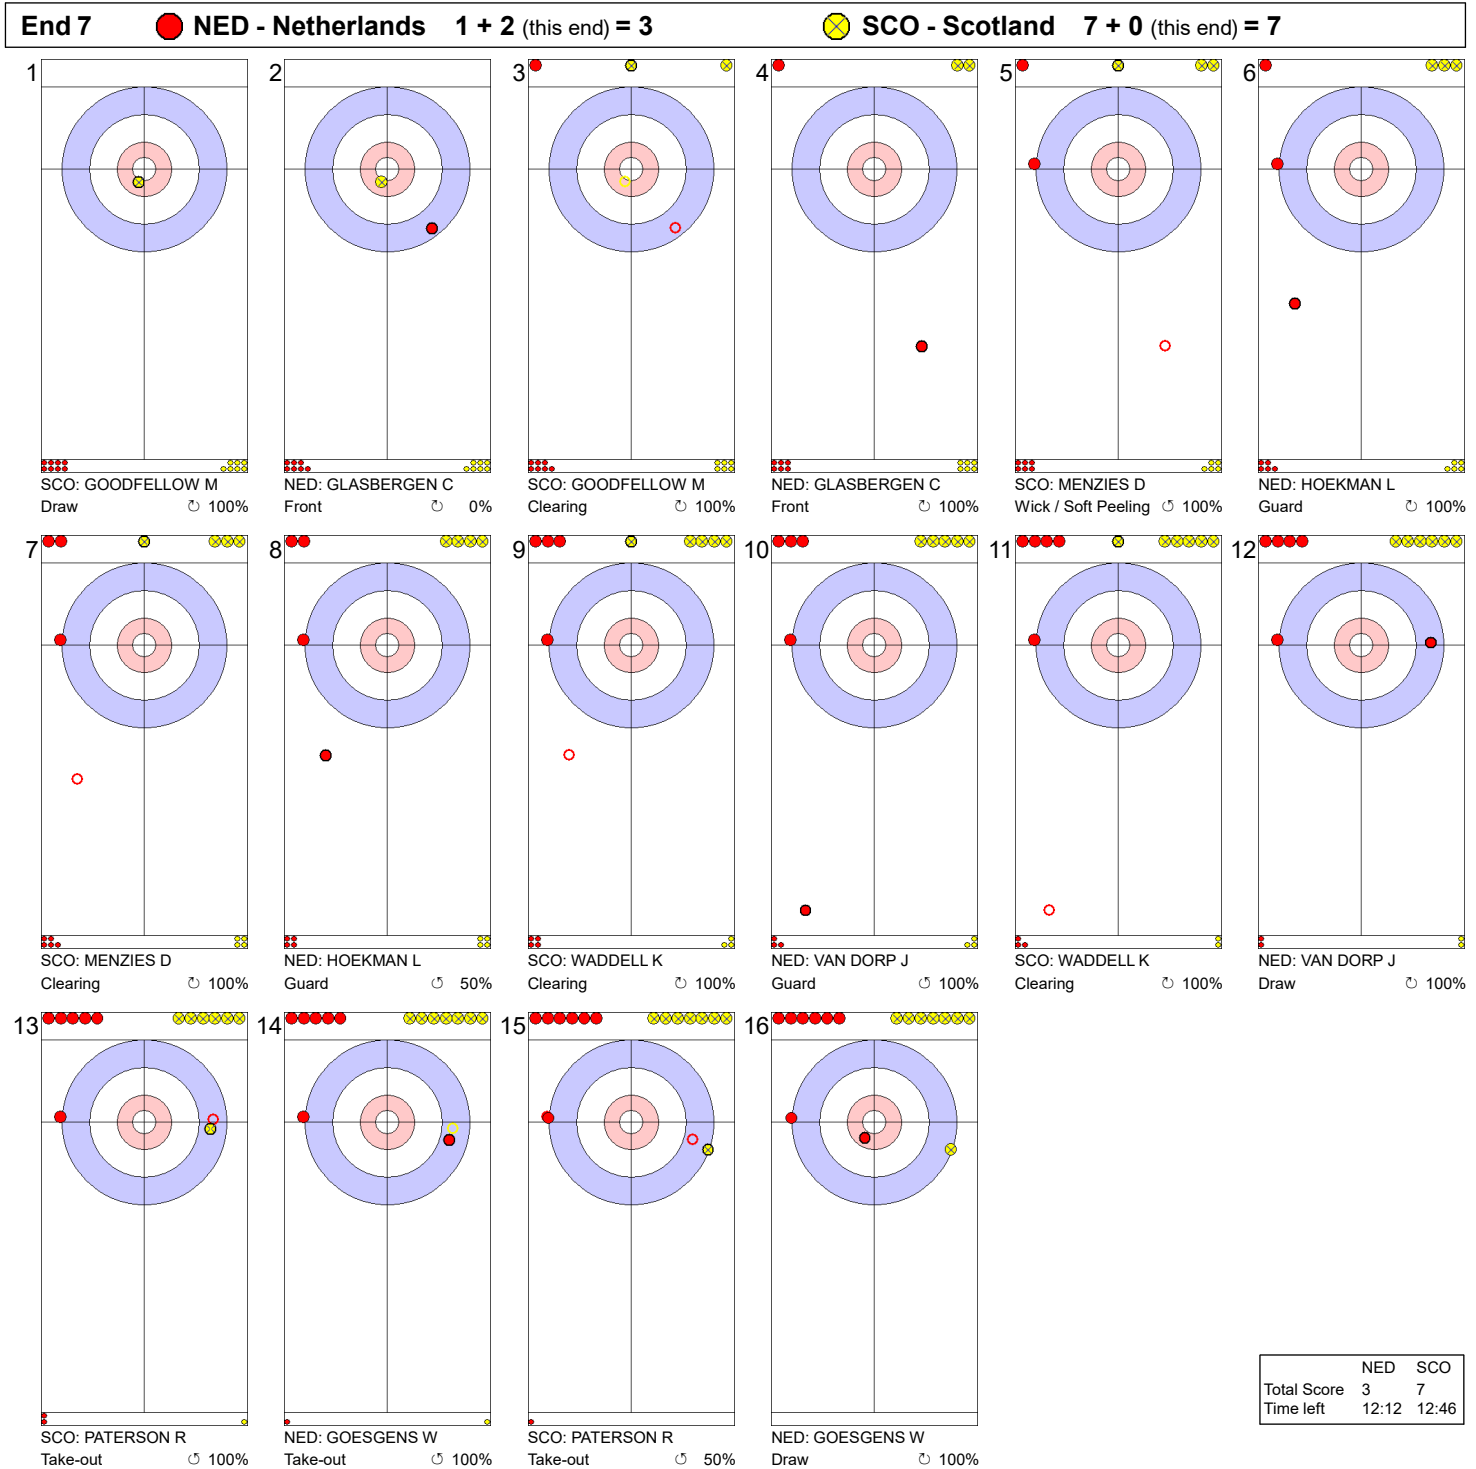

Game - Shot by Shot

Legend:
 ↻ Clockwise ↺ Counter-clockwise - Not considered

Game - Shot by Shot

Legend:
 Clockwise Counter-clockwise - Not considered

Game - Shot by Shot

Legend:
 ↻ Clockwise ↺ Counter-clockwise - Not considered

Game - Shot by Shot

Legend:
 ↻ Clockwise ↺ Counter-clockwise - Not considered

Game - Shot by Shot

End 5 **NED - Netherlands** 1 + 0 (this end) = 1 **SCO - Scotland** 5 + 2 (this end) = 7

	NED	SCO
Total Score	1	7
Time left	18:38	18:05

Legend:
 Clockwise Counter-clockwise - Not considered

Game - Shot by Shot

	NED	SCO
Total Score	1	7
Time left	15:26	15:56

Legend:
 Clockwise
 Counter-clockwise
 - Not considered

Game - Shot by Shot

Legend:
 ⤴ Clockwise ⤵ Counter-clockwise - Not considered

Game - Shot by Shot

Legend:
 Clockwise
 Counter-clockwise
 - Not considered