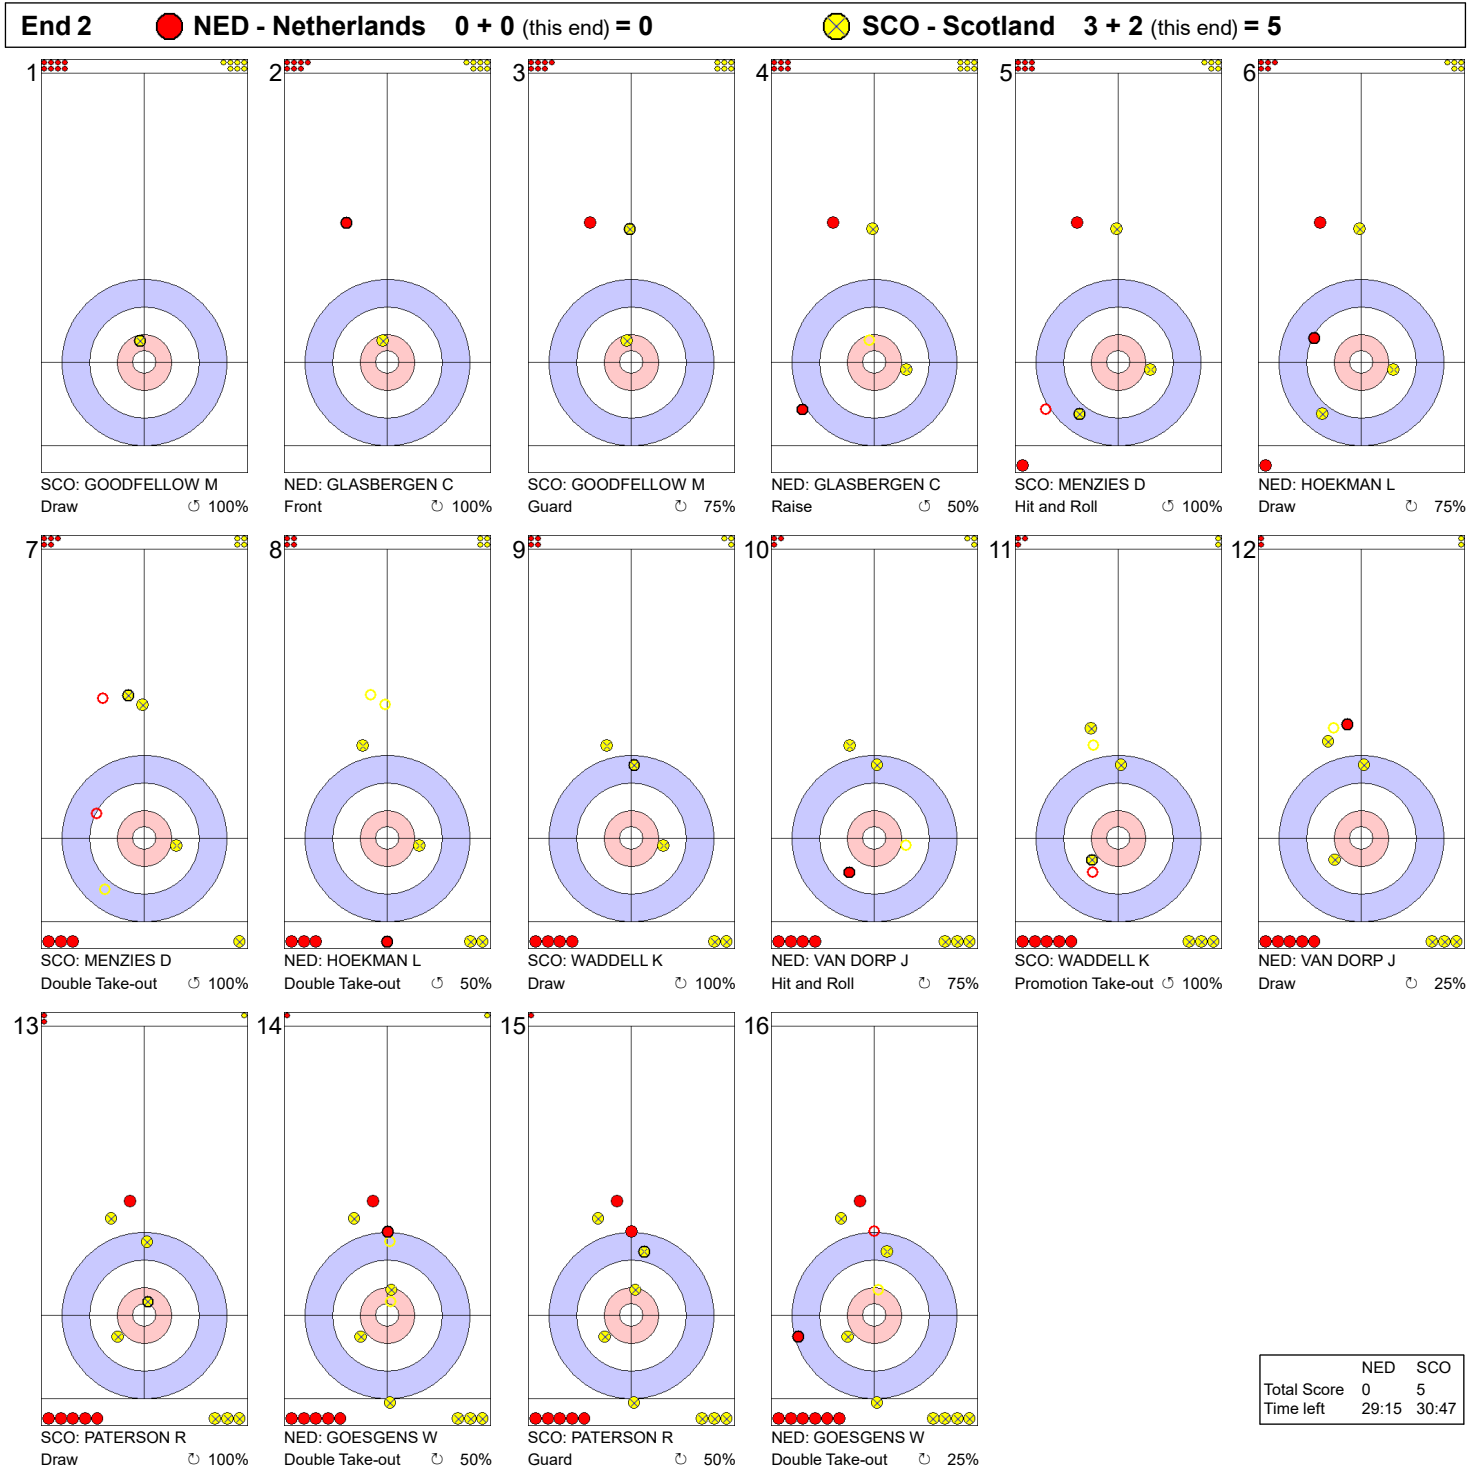

Game - Shot by Shot

Legend:
 ↻ Clockwise ↺ Counter-clockwise - Not considered

Game - Shot by Shot

Legend:
 Clockwise Counter-clockwise - Not considered

Game - Shot by Shot

Legend:
 ↻ Clockwise ↺ Counter-clockwise - Not considered

Game - Shot by Shot

Legend:
 ↻ Clockwise ↺ Counter-clockwise - Not considered

Game - Shot by Shot

End 5 **NED - Netherlands** 1 + 0 (this end) = 1 **SCO - Scotland** 5 + 2 (this end) = 7

	NED	SCO
Total Score	1	7
Time left	18:38	18:05

Legend:
 Clockwise Counter-clockwise - Not considered

Game - Shot by Shot

	NED	SCO
Total Score	1	7
Time left	15:26	15:56

Legend:
 Clockwise
 Counter-clockwise
 - Not considered

Game - Shot by Shot

Legend:
 ⤴ Clockwise ⤵ Counter-clockwise - Not considered

Game - Shot by Shot

Legend:
 Clockwise
 Counter-clockwise
 - Not considered