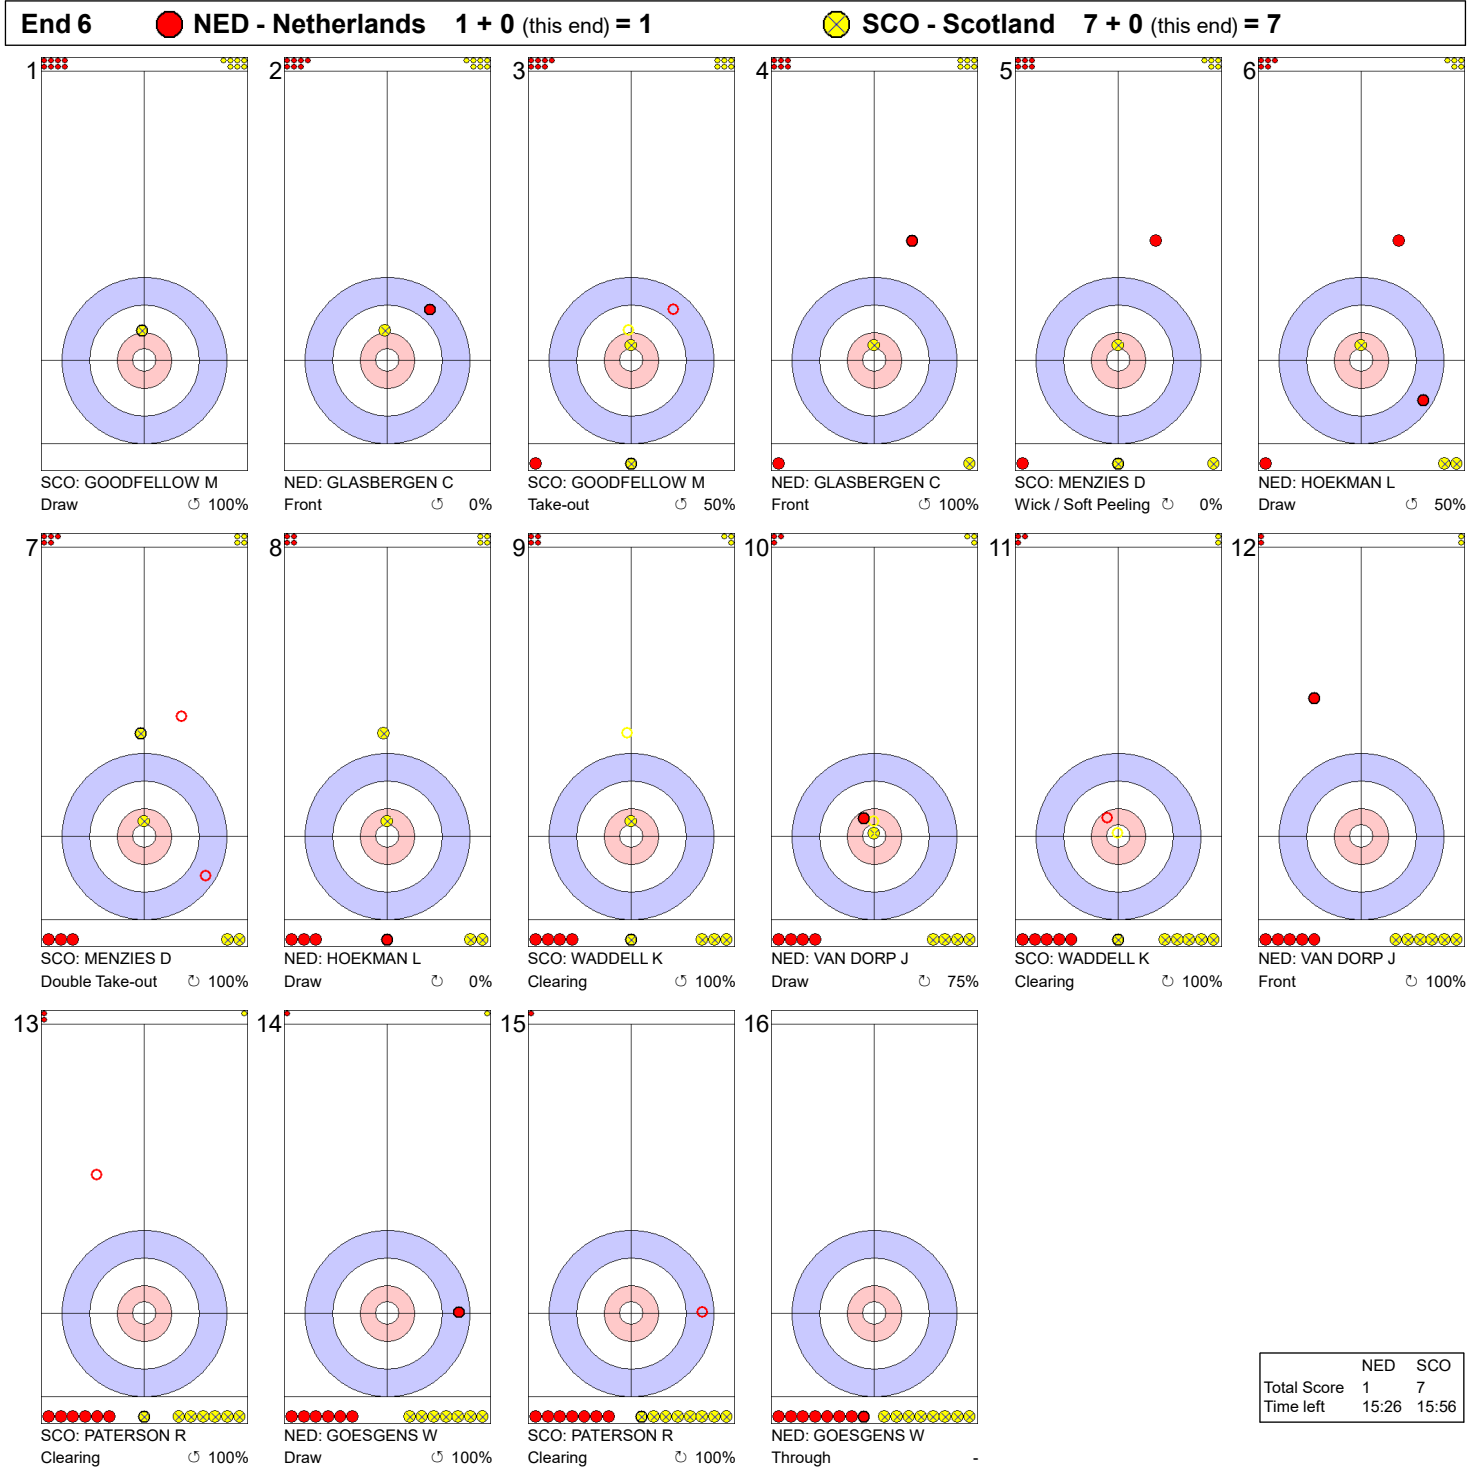

Game - Shot by Shot

Legend:
 ↻ Clockwise ↺ Counter-clockwise - Not considered

Game - Shot by Shot

Legend:
 Clockwise Counter-clockwise - Not considered

Game - Shot by Shot

Legend:
 ↻ Clockwise ↺ Counter-clockwise - Not considered

Game - Shot by Shot

Legend:
 ↻ Clockwise ↺ Counter-clockwise - Not considered

Game - Shot by Shot

End 5 **NED - Netherlands** 1 + 0 (this end) = 1 **SCO - Scotland** 5 + 2 (this end) = 7

	NED	SCO
Total Score	1	7
Time left	18:38	18:05

Legend:
 Clockwise Counter-clockwise - Not considered

Game - Shot by Shot

	NED	SCO
Total Score	1	7
Time left	15:26	15:56

Legend:
 Clockwise
 Counter-clockwise
 - Not considered

Game - Shot by Shot

Legend:
 ⤴ Clockwise ⤵ Counter-clockwise - Not considered

Game - Shot by Shot

Legend:
 Clockwise
 Counter-clockwise
 - Not considered