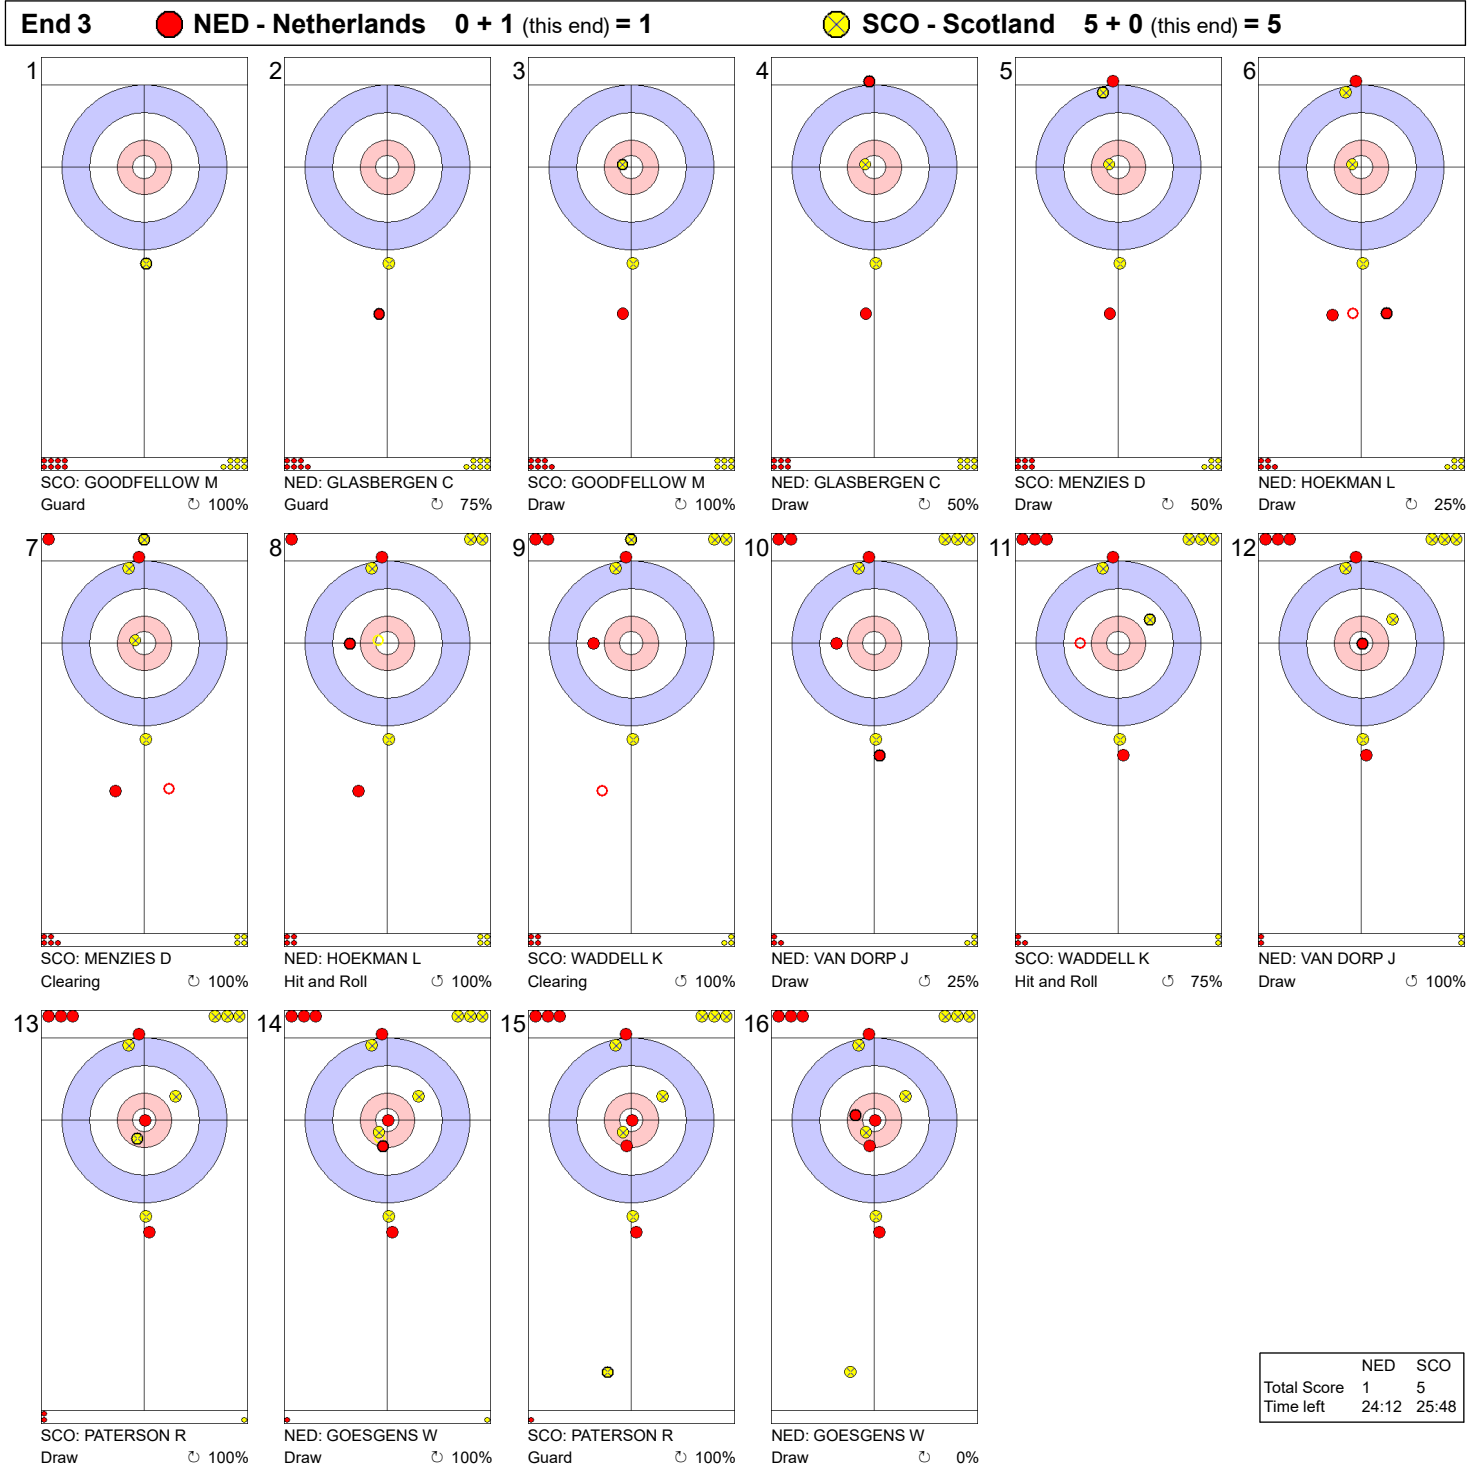

Game - Shot by Shot

Legend:
 ↻ Clockwise ↺ Counter-clockwise - Not considered

Game - Shot by Shot

Legend:
 Clockwise Counter-clockwise - Not considered

Game - Shot by Shot

Legend:
 ↻ Clockwise ↺ Counter-clockwise - Not considered

Game - Shot by Shot

Legend:
 ↻ Clockwise ↺ Counter-clockwise - Not considered

Game - Shot by Shot

End 5 **NED - Netherlands** 1 + 0 (this end) = 1 **SCO - Scotland** 5 + 2 (this end) = 7

	NED	SCO
Total Score	1	7
Time left	18:38	18:05

Legend:
 Clockwise Counter-clockwise - Not considered

Game - Shot by Shot

	NED	SCO
Total Score	1	7
Time left	15:26	15:56

Legend:
 Clockwise
 Counter-clockwise
 - Not considered

Game - Shot by Shot

Legend:
 ⤴ Clockwise ⤵ Counter-clockwise - Not considered

Game - Shot by Shot

Legend:
 Clockwise
 Counter-clockwise
 - Not considered